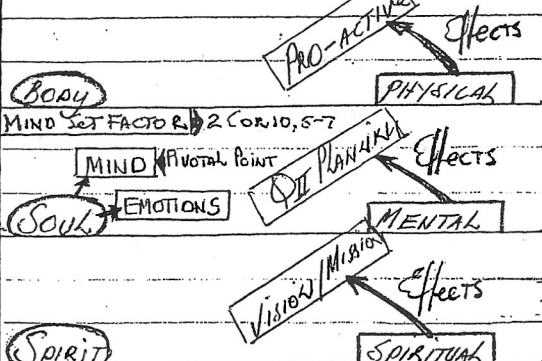

FAITH = COMMITMENT & TRUST = FOCUS ON CHRIST
 (LUKE 6:38) & (ISAIAH 46:3)

POT THE 'BIG ROCKS' IN FIRST
 "God speaks through Visions & Dreams"
 Vision is Divine Revelation
 Truth is Transparent
 Lust is Full of Lies

SHARPEN THE SWORD / WATER THE PLANT

Daily Empower Walks / Prayer
 2-4 hrs per Day
 Priority to SEEK GOD & BUILD THE ANNOINTING

Gap between QII → REACTION TIME → QI
 TIP: Keep ANNOINTING 'Fully Charged Sunday' - Bis Re-charge on SUNDAYS
 "Only TRUTH that DIVERTS you FROM AN ATTITUDE OF FAITH & WORSHIP, PEACE & JOY IS FROM THE SMITH W/ JIGGLERS WORTH ENEMY"