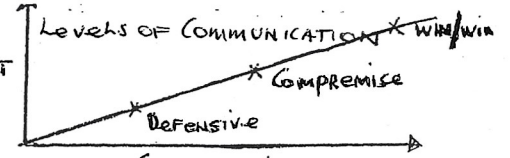

FAITH = COMMITMENT & TRUST = FOCUS ON CHRIST
 (LUKE 6:38) & (ISAIAH 46:3)

POT THE 'BIG ROCKS' IN FIRST
 "God speaks through Visions & Dreams"
 Vision is Divine Revelation
 Truth is Transparent
 Lust is Full of Lies

SHARPEN THE SWORD / WATER THE PLANT

Daily Empower Walks / Prayer
 2-4 hrs per Day
 Priority to SEEK GOD & BUILD THE ANNOINTING

Gap between QII → REACTION TIME → QI
 TIP: Keep ANNOINTING 'Fully Charged Sunday' - Bis Re-charge on SUNDAYS
 "Only TRUTH that DIVERTS you FROM AN ATTITUDE OF FAITH & WORSHIP, PEACE & JOY IS FROM THE SMITH W/ JIGGLERS WORTH ENEMY"