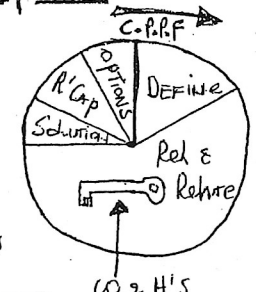

FAITH = COMMITMENT & TRUST = FOCUS ON CHRIST
 (LUKE 6:38) & (ISAIAH 46:3)

POT THE 'BIG ROCKS' IN FIRST
 "God speaks through Visions & Dreams"
 Vision is Divine Revelation
 Truth is Transparent
 Lust is Full of Lies

SHARPEN THE SWORD / WATER THE PLANT

Daily Empower Walks / Prayer
 2-4 hrs per Day
 Priority to SEEK GOD & BUILD THE ANNOINTING

Gap between QII → REACTION TIME → QI
 TIP: Keep ANNOINTING 'Fully Charged Sunday' - Bis Re-charge on SUNDAYS
 "Only TRUTH that DIVERTS you FROM AN ATTITUDE OF FAITH & WORSHIP, PEACE & JOY IS FROM THE SMITH W/ JIGGLERS WORTH ENEMY"