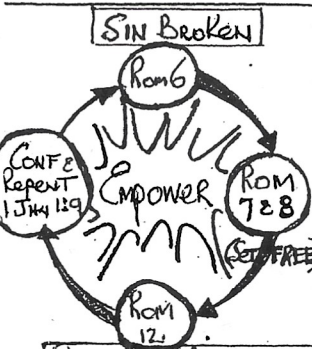

FAITH = COMMITMENT & TRUST = FOCUS ON CHRIST
 (LUKE 6:38) & (ISAIAH 46:3)

POT THE 'BIG ROCKS' IN FIRST
 "God speaks through Visions & Dreams"
 Vision is Divine Revelation
 Truth is Transparent
 Lust is Full of Lies

SHARPEN THE SWORD / WATER THE PLANT

Daily Empower Walks / Prayer
 2-4 hrs per Day
 Priority to SEEK GOD & BUILD THE ANNOINTING

Gap between QII → REACTION TIME → QI
 TIP: Keep ANNOINTING 'Fully Charged Sunday' - Bis Re-charge on SUNDAYS
 "Only TRUTH that DIVERTS you FROM AN ATTITUDE OF FAITH & WORSHIP, PEACE & JOY IS FROM THE SMITH W/ JIGGLERS WORTH ENEMY"